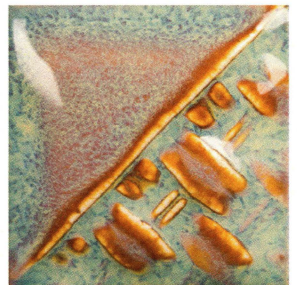

## 2024 RELEASE

SW214 Micro Pearl

SW215 Micro Champagne

SW216 Micro Jade

SW217 Micro Cerulean

SW218 Micro Ash

SW199 Purple Aster

Available in 4 oz. sample kit,  
liquid pint, and 10 lbs. dry from  
your favorite Mayco distributor.

CONE  
5 - 10

(1186°C - 1285°C)  
(2167°F - 2345°F)

CHIPS & SAMPLES FIRED TO CONE 6 (1202°C / 2194°F)

SW219 Opal Lustre

EG001 White Engobe

EG002 Speckled Buff Engobe

EG003 Brick Red Engobe

EG004 Dark Brown Engobe