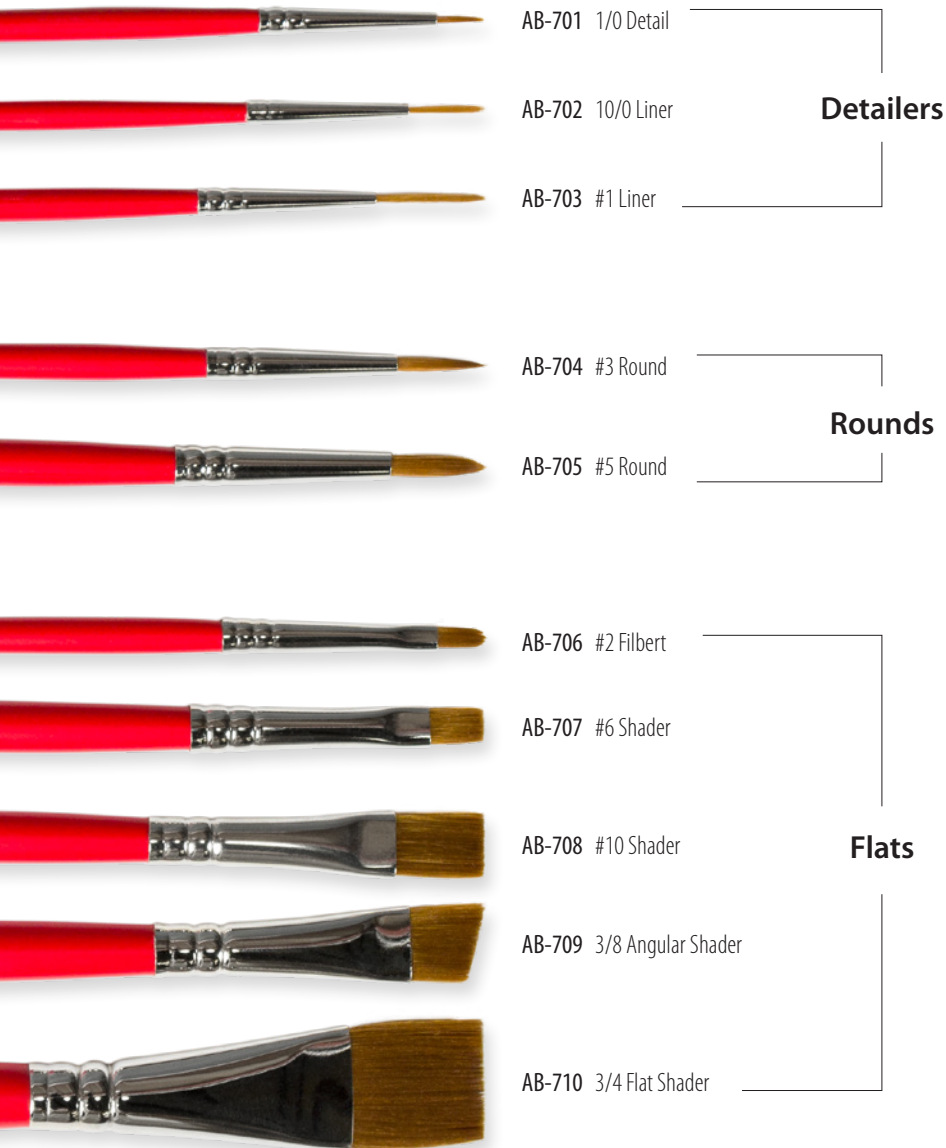

CB-408 #8 Pointed Round

CB-406 #6 Pointed Round

CB-404 #4 Pointed Round

Detailers

Flats & Rounds

Ovals

Basic Glaze

Fan

CB-434 3/4" Oval

CB-425 1/2" Oval

BB-110 #1 Basic Glaze

CB-618 #8 Soft Fan

CB-604 #4 Soft Fan

CB-602 #2 Soft Fan

CB-624 #4 Glaze Fan

ACRYLIC BRUSHES

DRY BRUSHES

OVERGLAZE BRUSHES

Stroke & Coat®

The Creative Choice

An intermixable, versatile glaze
perfect for the classroom or studio.

Elements™

Inspired by nature, and designed to
simulate the aesthetic movement and
interest of mid and high fire glazes.

UNDERGLAZES

Fundamentals® | Designer Liner | E-Z Stroke®

Vibrant color, highly versatile and
a staple for ceramic artists.

Expand your palette
with these glaze lines and
other products from Mayco.

CAT37E 8/23