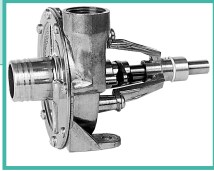

## GATE VALVE DRAIN & BYPASS

Model:

Ref #	Part #	Qty	Description
25	M100-25	1	Bypass Tee Assembly
17	M100-17	1	Bypass Tee
26	M100-26	1	Bypass Hose
27	M100-27	1	1/2" Plastic Adapter
28	M100-28	2	#10 Hose Clamp
29	M100-29	1	Gate Valve Drain System
30	M100-30	2	#24 Hose Clamp
31	M100-31	1	Connection Tube
32	M100-32	1	Gate Valve
33	M100-33	1	Washer - 2"
34	M100-34	1	Male Fitting
35	M100-35	1	Screen
14E	M100-14E	1	(Optional) Plastic Adaptor Elbow