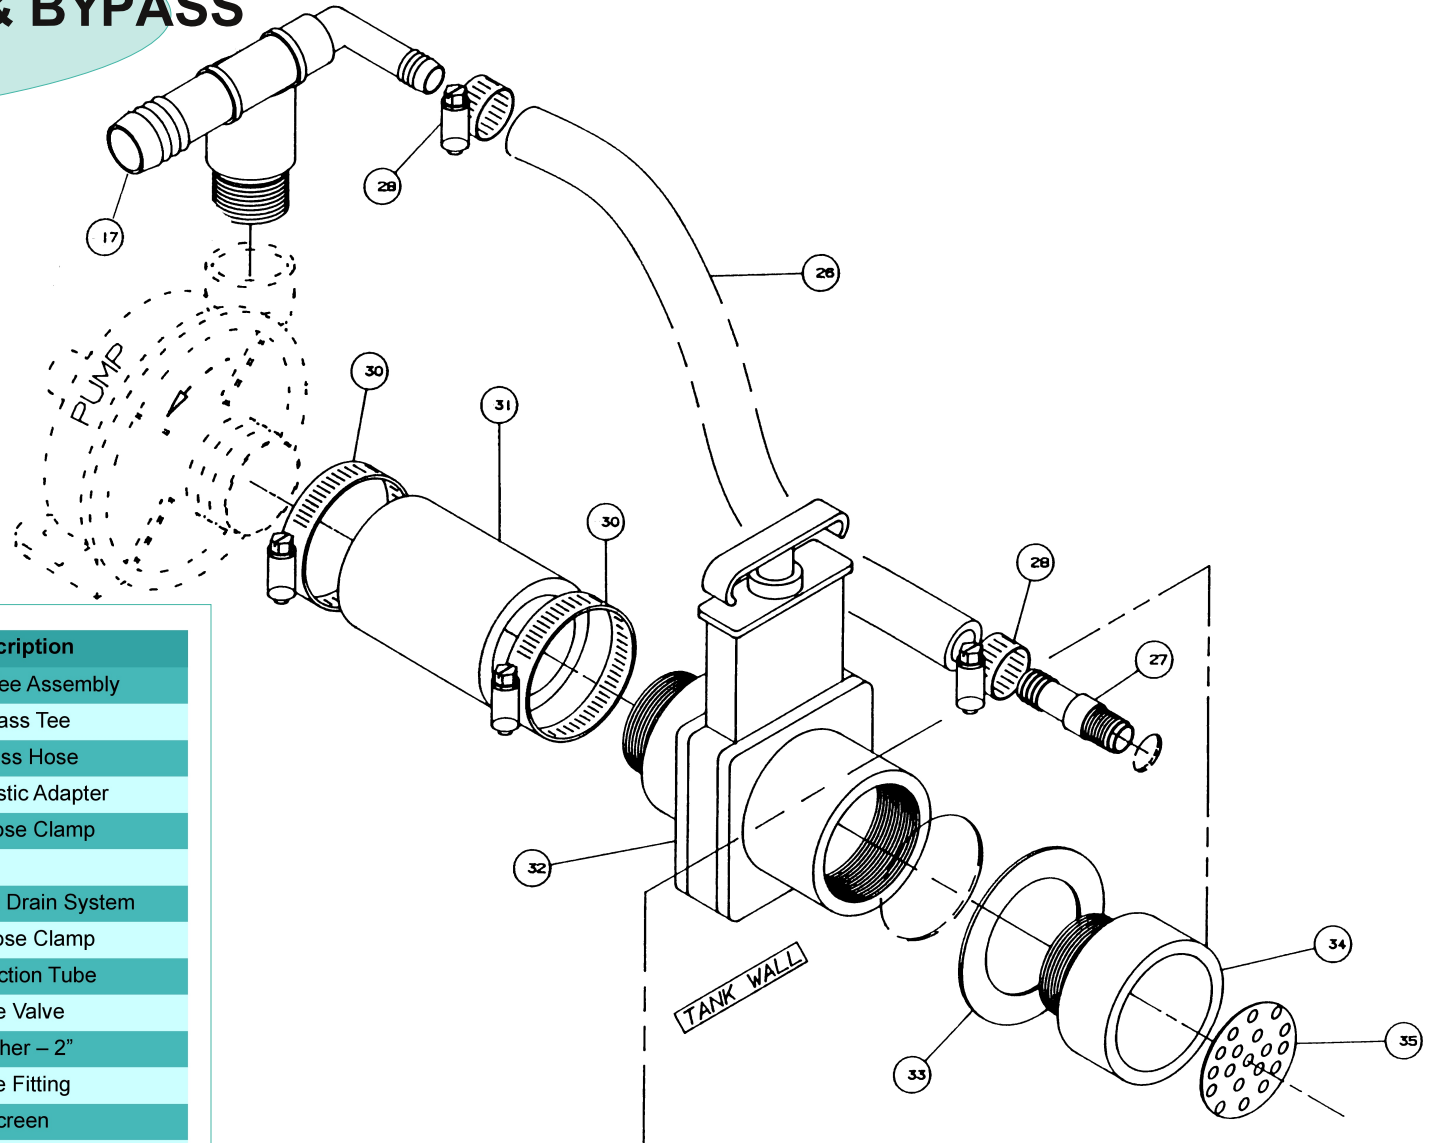

## GATE VALVE DRAIN & BYPASS

Model:

Ref #	Part #	Qty	Description
25	M100-25	1	Bypass Tee Assembly
17	M100-17	1	Bypass Tee
26	M100-26	1	Bypass Hose
27	M100-27	1	1/2" Plastic Adapter
28	M100-28	2	#10 Hose Clamp
29	M100-29	1	Gate Valve Drain System
30	M100-30	2	#24 Hose Clamp
31	M100-31	1	Connection Tube
32	M100-32	1	Gate Valve
33	M100-33	1	Washer - 2"
34	M100-34	1	Male Fitting
35	M100-35	1	Screen
14E	M100-14E	1	(Optional) Plastic Adaptor Elbow